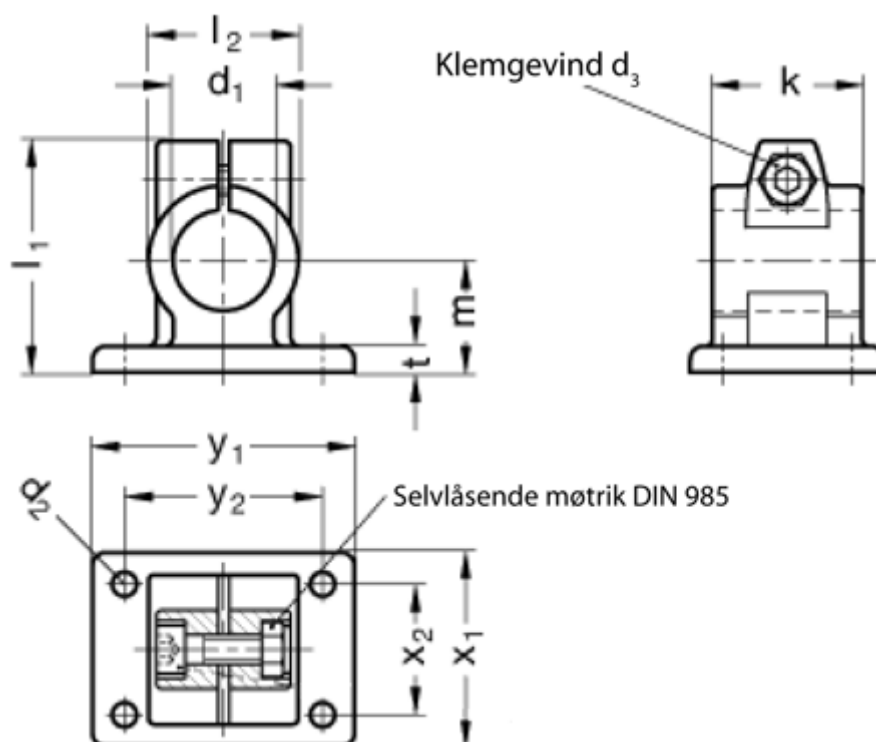

Article number: 20146B25402BL

Description: E+G
Flanged Connector GN 146-B25-40-2-BL

Measures

Adjustable clamp lever = GN 911-M 8-32 have to be ordred separately

d_1 = B25
 d_2 = 6.5
 d_3 = M 8
 k = 40
 l_1 = 62
 l_2 = 40
 m = 30

t = 7
 x_1 = 52
 x_2 = 35
 y_1 = 70
 y_2 = 53